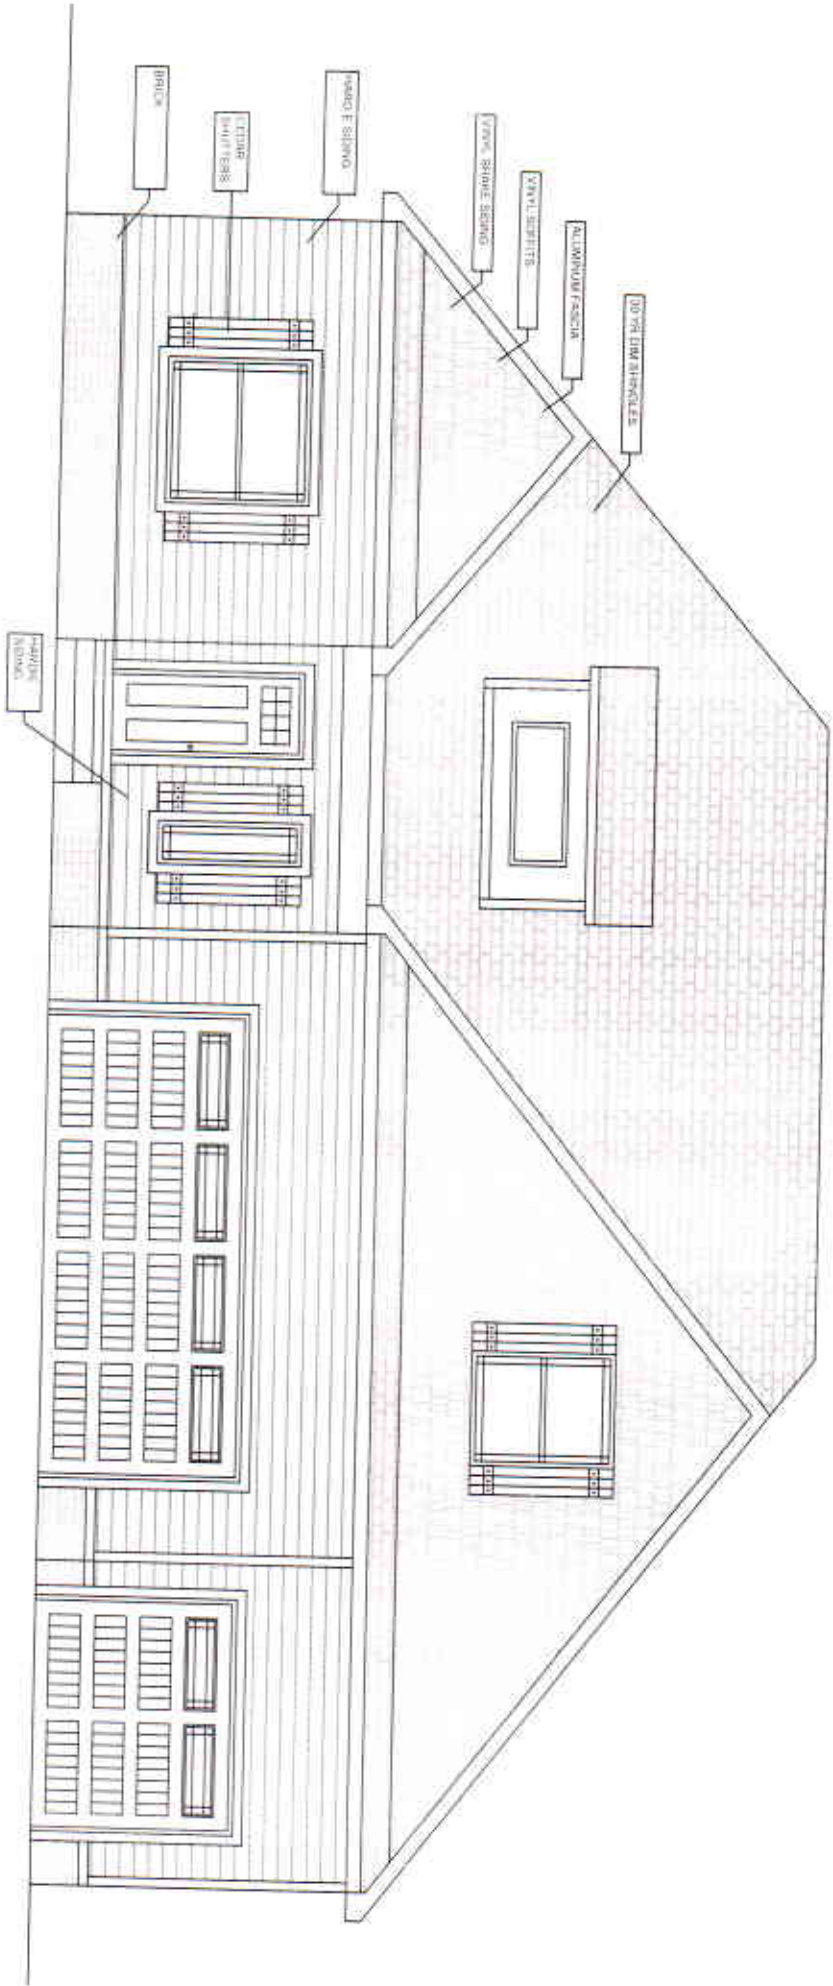

PATIO

(OPT FRENCH DOOR
CONVERSION TO BED)

GOLF CART /
WORK ROOM /
BEDROOM

FAMILY ROOM /
(IN LAW SUITE)

BISHOP CONSTRUCTION
 (OPT) FOUNDATION PLAN
 (OPT) 675 SQFT FINISHED BSMT
 HEATHER CUSTOM
 SCALE: 1/4" = 1'

3 CAR
GARAGE

7x7 OH DOOR

40x11 SH

1000 SLIDER

34x11 SH

7' x 11' SH
CLO. CABINETS

16x7 SH DOOR

16x7 SH DOOR

BISHOP CONSTRUCTION
FRONT ELEVATION - A
HEATHER
SCALE: 1/4" = 1'